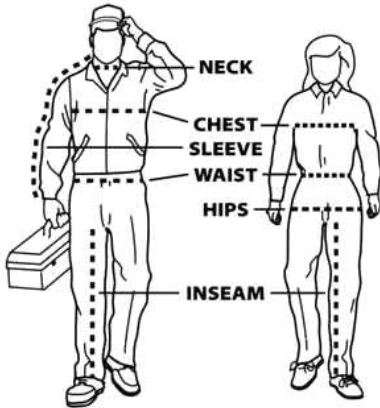

# Size Conversion Information

## Measuring for a Proper Fit:

- Take all measurements in inches.
- If the person's measurements are between sizes, order the larger size. For example: if a man's neck measures 15¾ inches you should order size "large" in a short sleeve shirt or a "16-16½" in a long sleeve shirt.
- For greatest accuracy, have someone take measurements rather than allowing customers to measure themselves.
- The tape measure should be pulled snug, not tight.